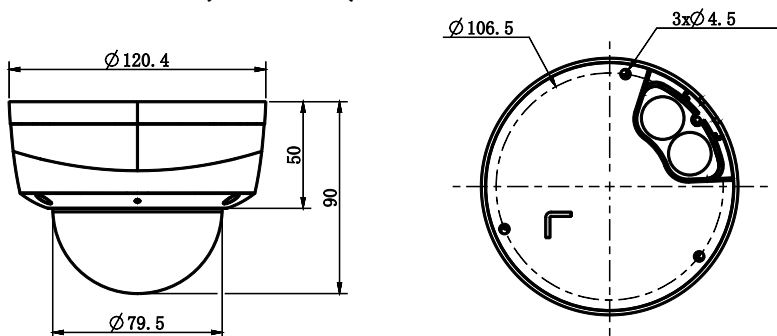

Network	
ANR	N/A
Protocols	TCP/IP, ICMP, HTTP, HTTPS, DHCP, DNS, DDNS, RTP, RTSP, RTCP, PPPoE, MULTICAST, UPnP, FTP, IPV4, NTP, SMTP, IGMP, 802.1x, QoS, IPV6, ARP, UDP, SNMP, SSL, Telnet, SNTP, RTMP, SFTP, NFS
System Compatibility	ONVIF (PROFILE S/T/G), SDK, Milestone, CGI, P2P
Remote Connection	≤7
Client	Easy7, EasyLive
Web Version	Web6
Interface	
Communication Interface	1 RJ45 10M/ 100M self adaptive Ethernet port
Audio	Mic in
Alarm	N/A
Reset Button	Yes
On-board storage	Built-in Micro SD card slot, up to 512 GB
General	
Firmware Version	-
Web Client Language	15 languages English, Russian, Spanish, Korean, Italian, Turkish, Simple Chinese, Traditional Chinese, Thai, French, Polish, Dutch, Hebraism, Arabic, Vietnamese
Operating Conditions	-40°C ~ 65°C, 0 ~ 95% RH
Power Supply	DC12V±25%/PoE
Power Consumption	MAX: 5W (12V) MAX: 6W (PoE)
Protection	IP67, IK10, Lightning protection, surge protection and voltage transient protection meets EN 55035:2017
Heater	N/A
Dimensions	Φ120×90mm (Φ4.72×3.54inch)
Weight	0.45Kg (0.99lb)

* Listed resolutions are only selectable options. It does not mean that all streams can work at their maximum resolution at the same time.

AVAILABLE MODEL

TC-C32KS SPEC: I3/E/Y/M/2.8MM/V4.0

Tiandy

DIMENSIONS (Unit: mm)